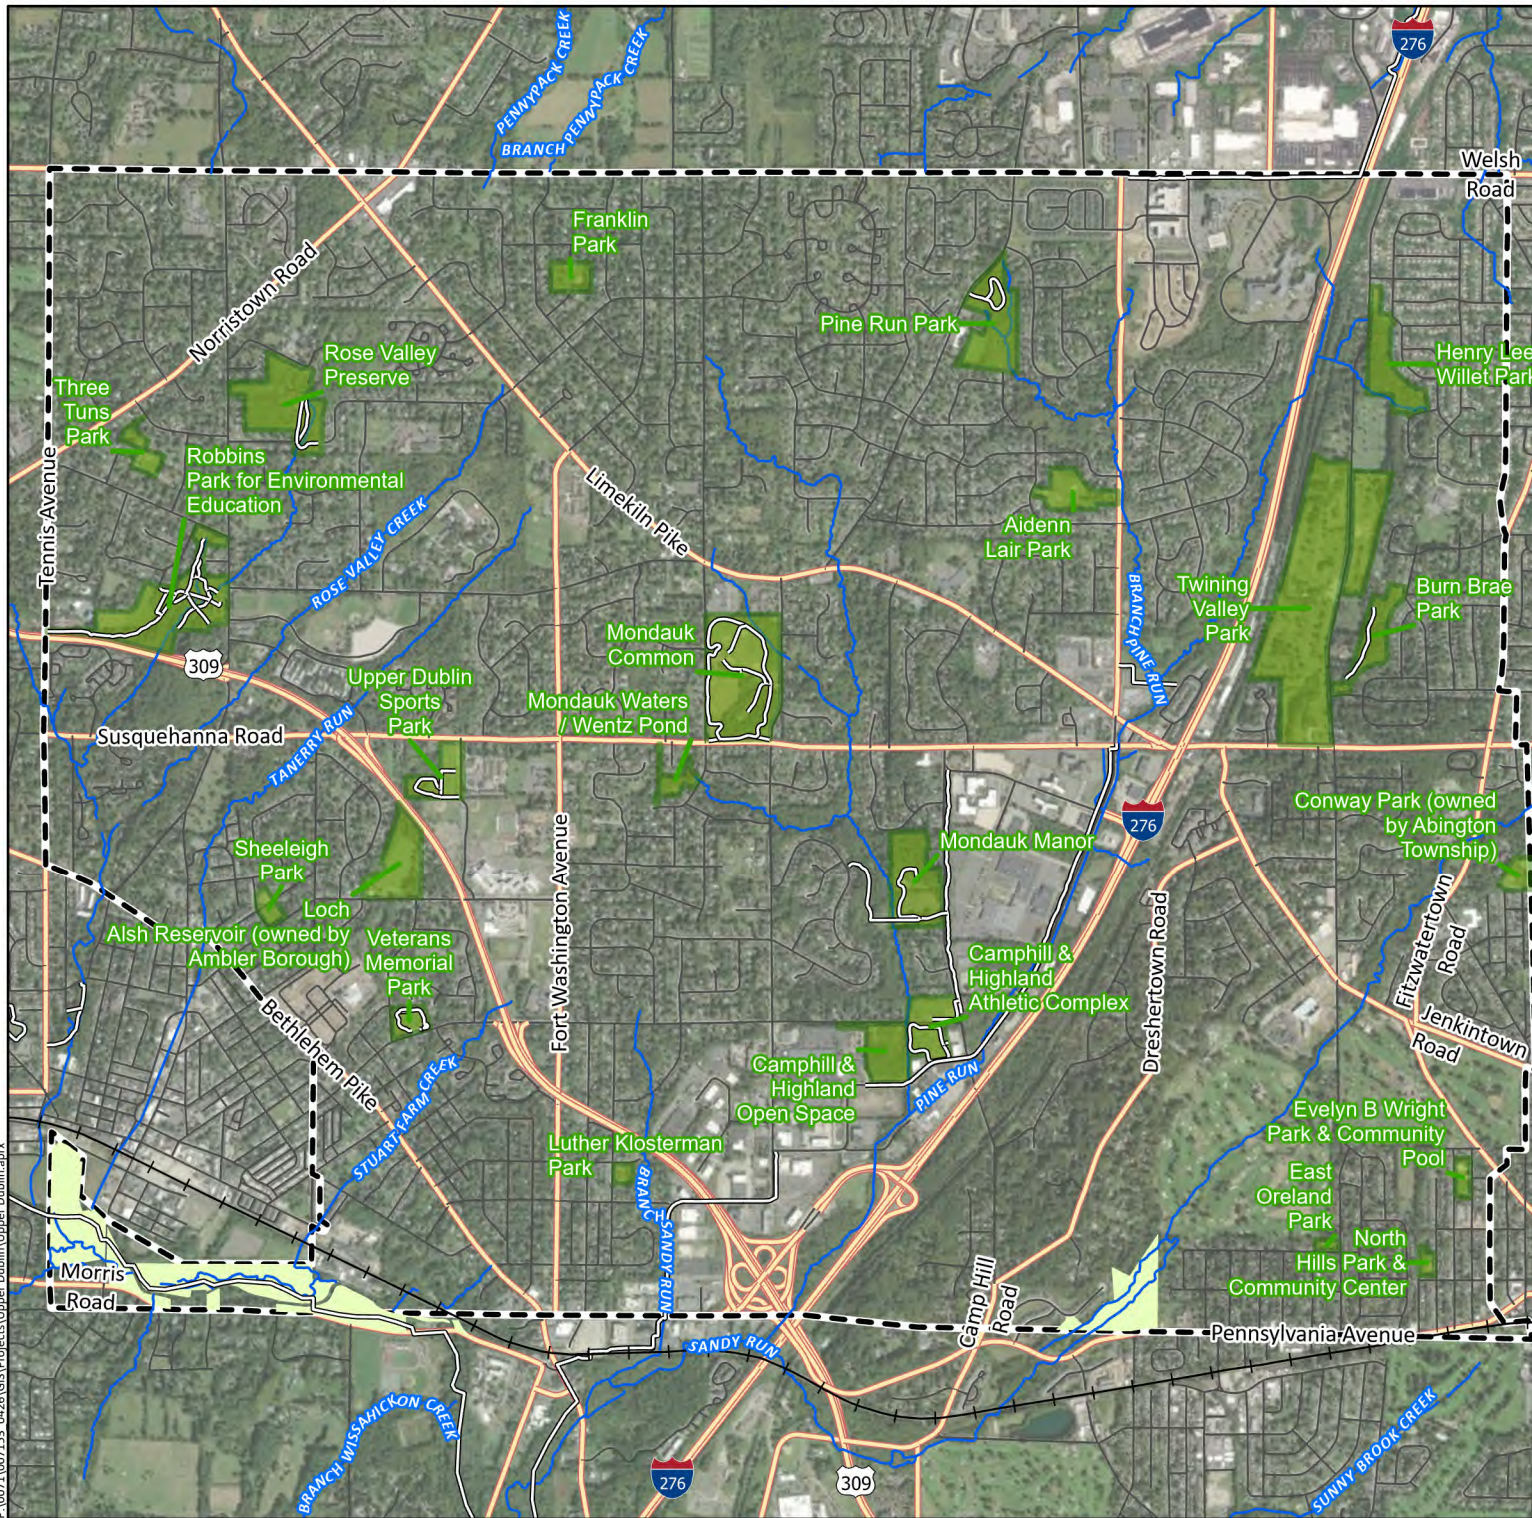

Existing Active and Passive Recreation Parks

Upper Dublin Township
Montgomery County, PA

- Passenger Rail
- Trails
- Upper Dublin Township Parks
- Montgomery County Streams
- Wissahickon Trail Preserved Land
- Upper Dublin Township Boundary
- State Roads, PA Turnpike & US Routes
- County, Municipal, & Private Roads

Mapping derived from data provided by ESRI, PennDOT, and USGS.

9/6/2023 | PM: TJS | GIS: RBG | QA: KCM | R007153.0426

501 Allendale Road
Suite 203
King of Prussia, PA 19406
484.460.7050 [phone]
www.hrg-inc.com